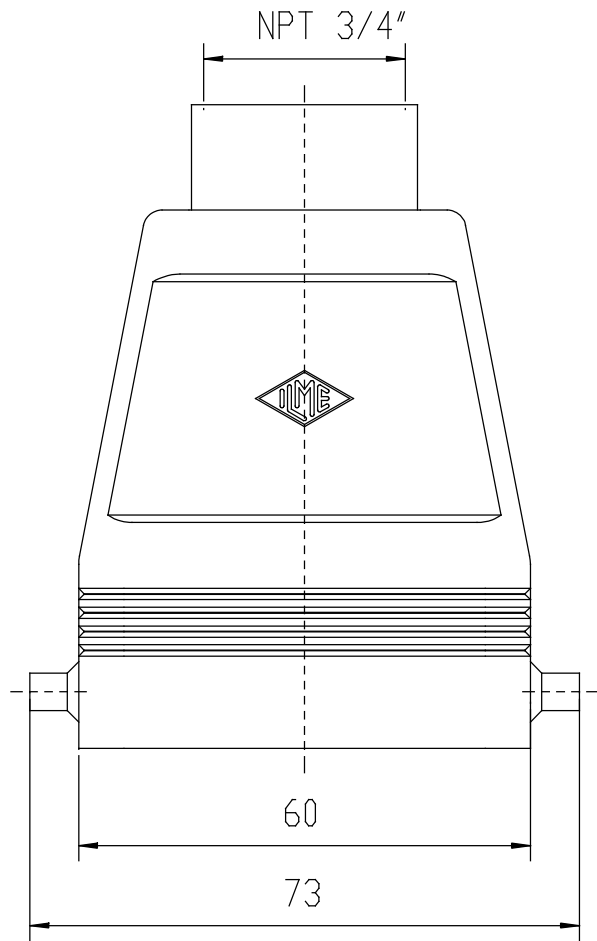

Diritti riservati

All rights reserved

Date	14.12.2006	CAVT 06.5 L	Scale
Sign.		hood top entry NPT 3/4"	1:1
			