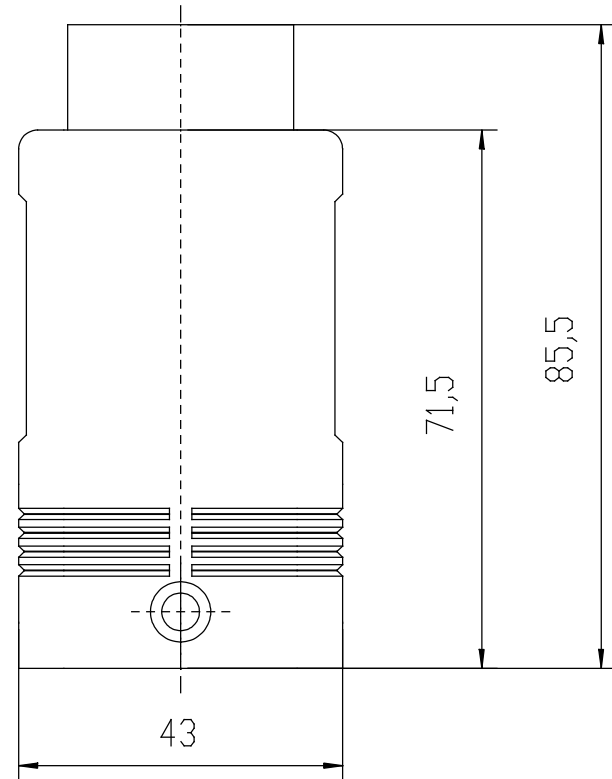

Diritti riservati

All rights reserved

Date	14.12.2006	CAVT 06.5 L	Scale
Sign.		hood top entry NPT 3/4"	1:1
			